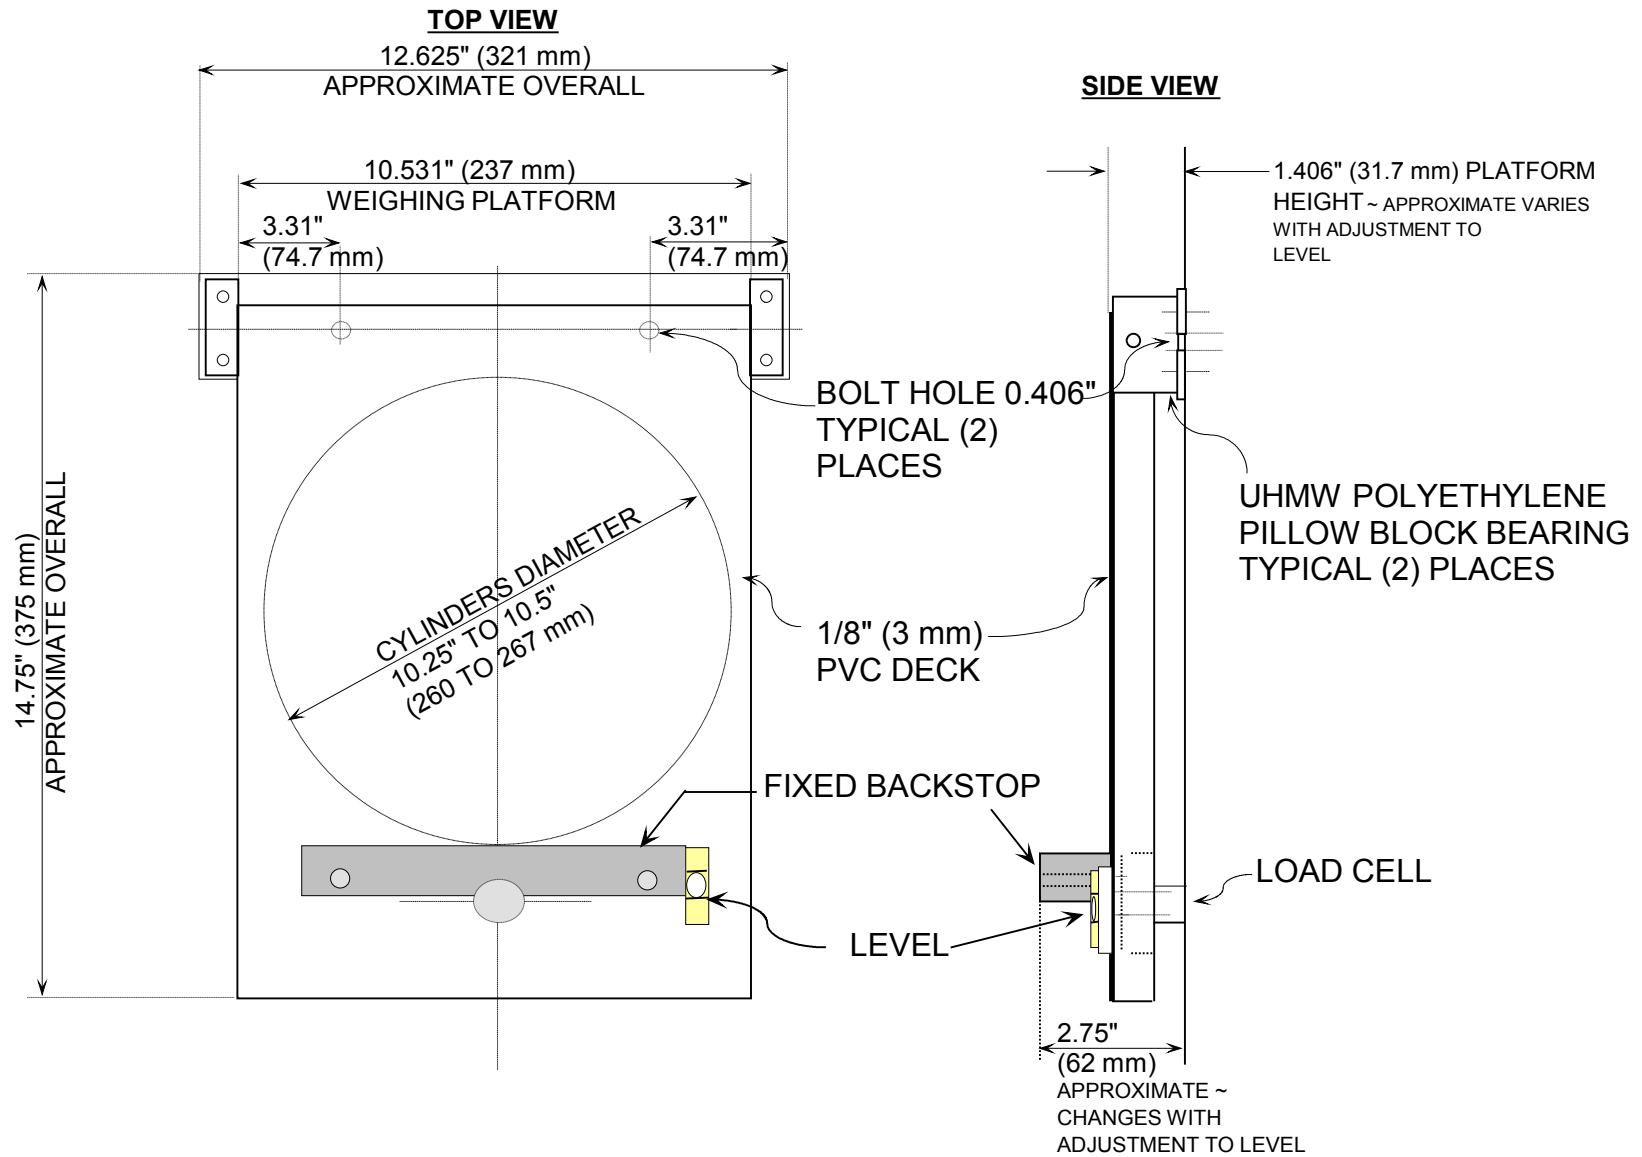

MODEL 2305™ GAS CYLINDER SCALE

MODEL 2305™ GAS CYLINDER SCALE TOOL RACK

Front View

Top View