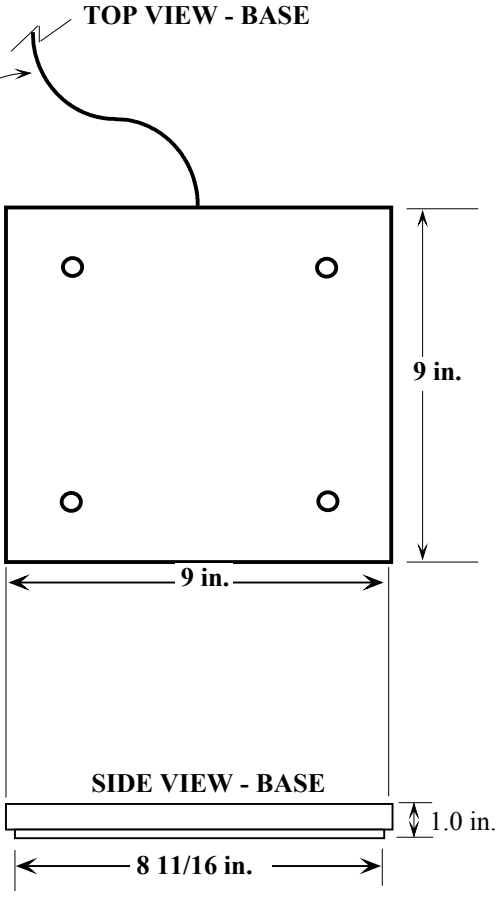

12 foot 4 Conductor  
Shielded Cable, PVC  
jacketed, Sealed with  
Strain Relief at Base  
and at Indicator

3 1/2 Digit Indicator - Front View

Side View

REV	DATE	DESCRIPTION	BY

Scale: ~	Drawn By: NLG
Date: 1/25/08	Revised:
Model 2308 <sup>TM</sup> GAS CABINET SCALE	Drawing Number: <b>SK - 156</b>

TOLERANCES (UNLESS SPECIFIED)  
 .XXX = ± 0.005"  
 .XX = ± 0.01"  
 FRACTIONS = ± 1/64"  
 ANGLES = ± 1/2°