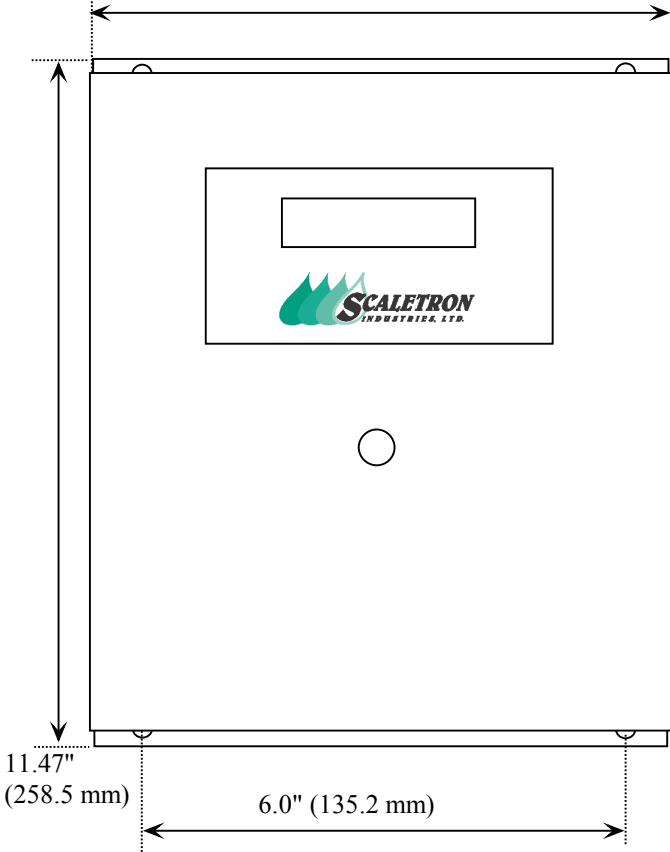

MODEL 4-1/2 DIGIT CONTROLLER

9.31" (209.8 mm)

11.31" (254.9 mm)