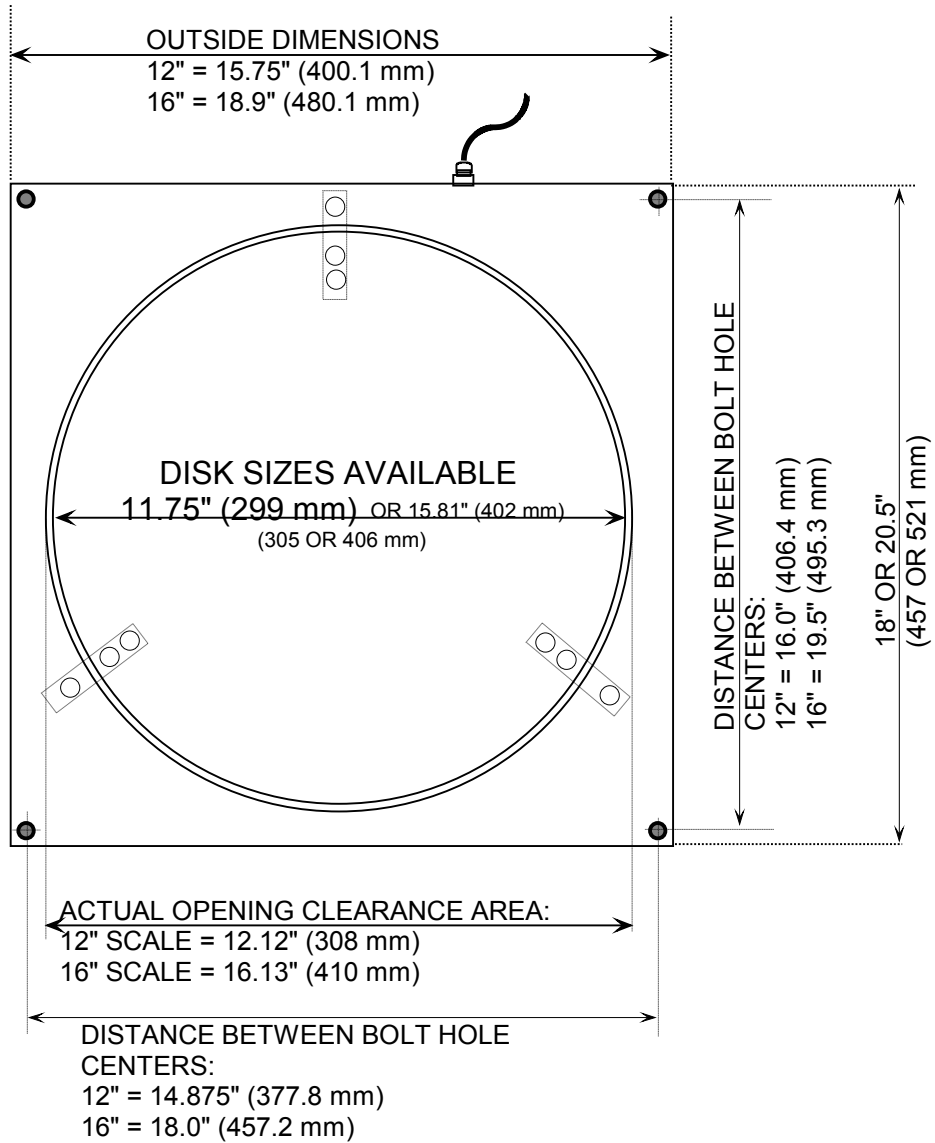

TOP VIEW

SIDE VIEW

3/8" ANCHOR BOLT HOLES ~ TYPICAL
 (4) PLACES