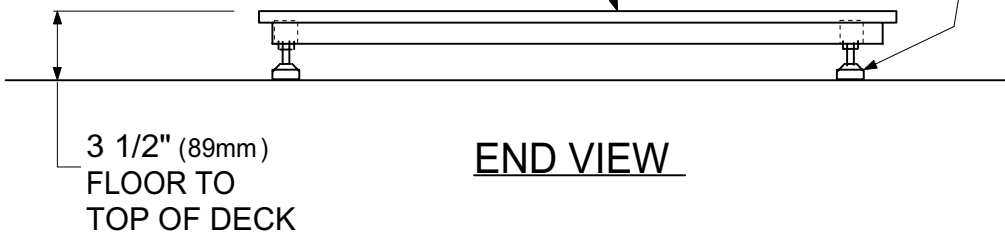

1/2" (13mm) THICK PVC DECK
 24" x 24" (610 x 610mm) OR
 30" x 30" (762 x 762mm) OR
 36" x 36" (914 x 914mm) OR
 48" x 48" (1219 x 1219mm)

Scaletron™ Industries, Ltd.		
MODEL 4040 BC™ TANK SCALE		
Dwn By: NCT	Rev.	Date: 5/24/02
Scale:	Drawing No. SK 120	
Approved:		