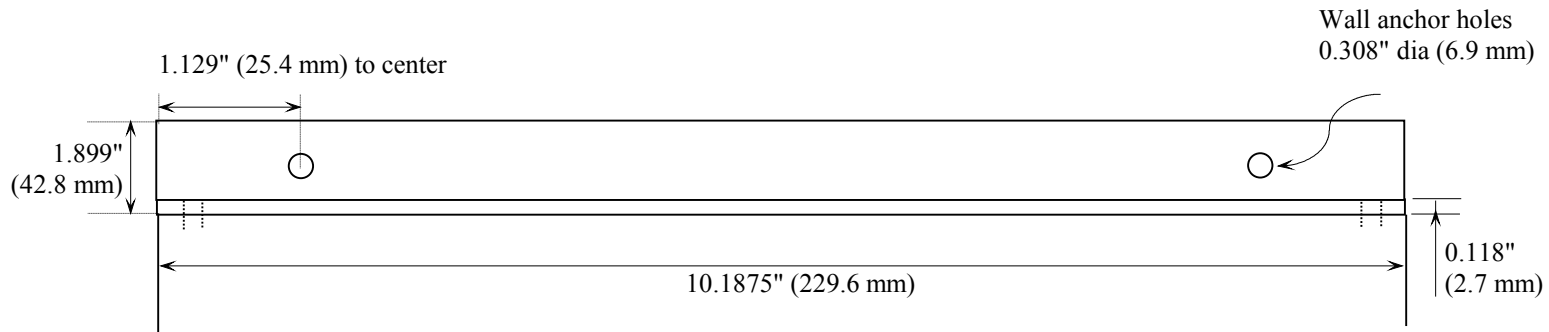

MODEL 2305™ GAS CYLINDER SCALE

MODEL 2305™ GAS CYLINDER SCALE TOOL RACK

Front View

Top View