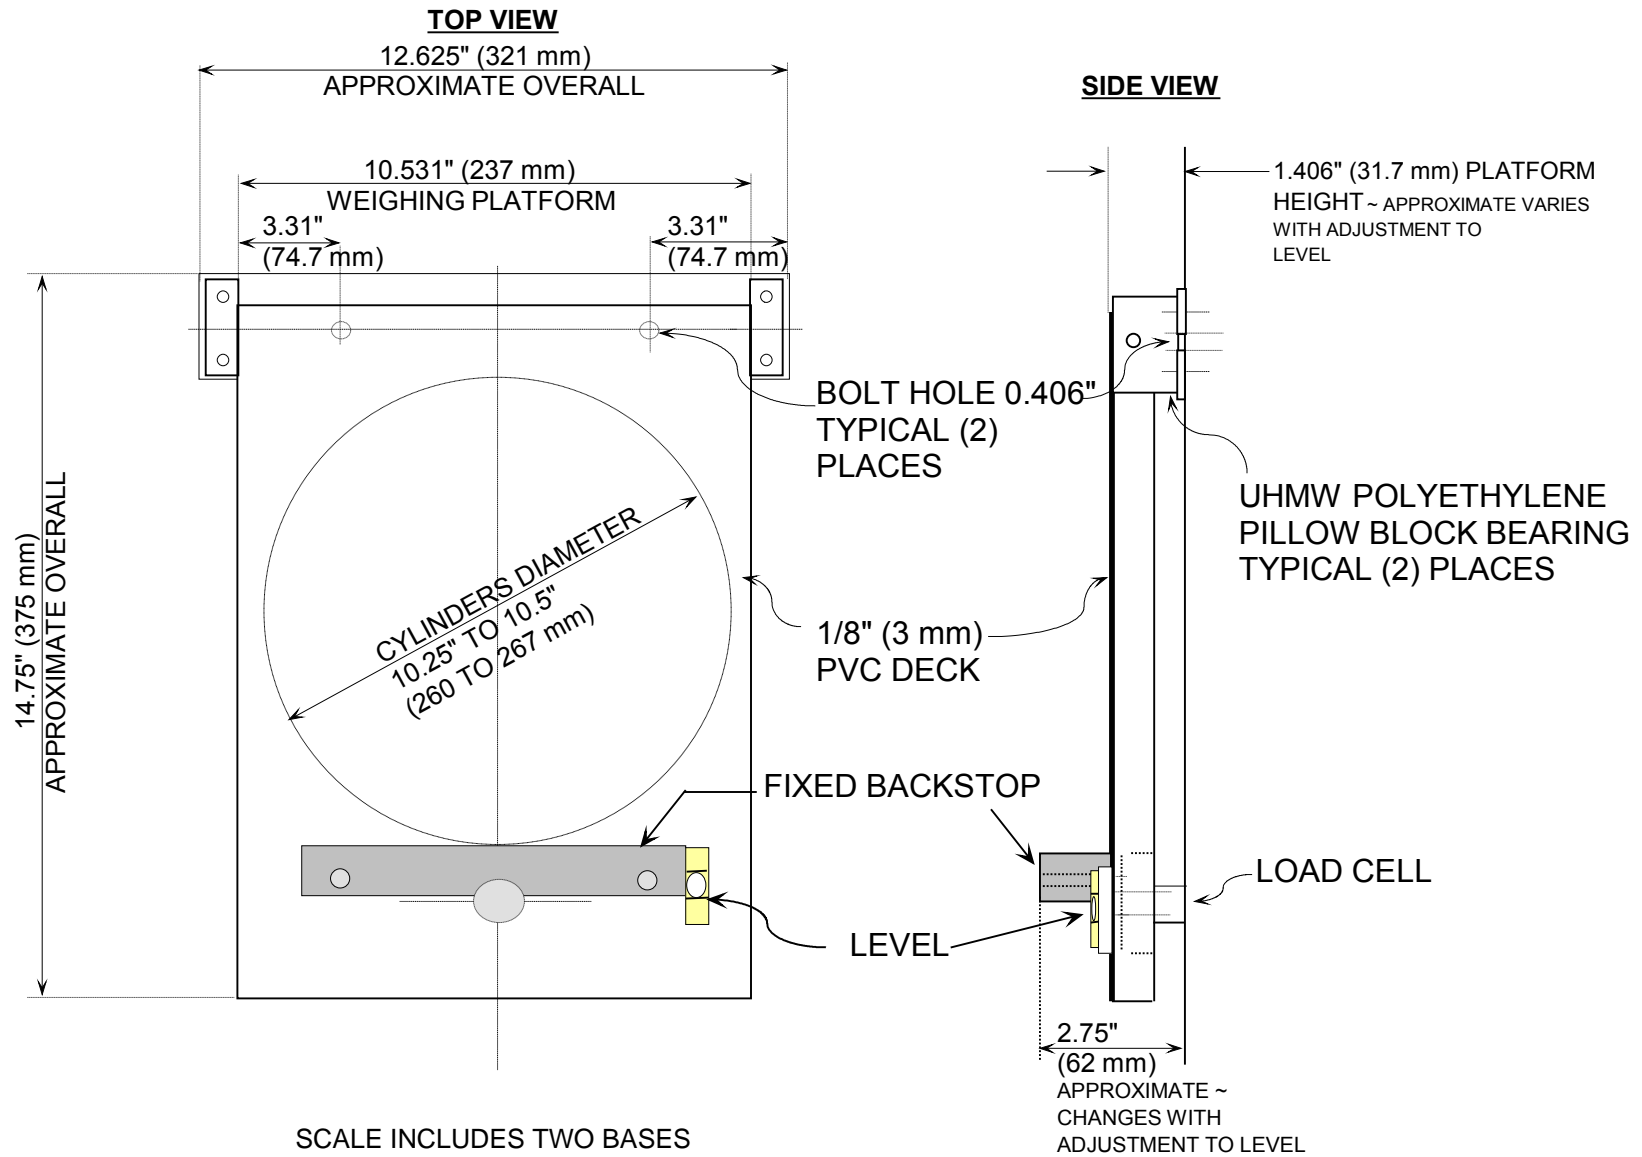

MODEL 2305™ GAS CYLINDER SCALE

MODEL 2305™ GAS CYLINDER SCALE TOOL RACK

Front View

Top View