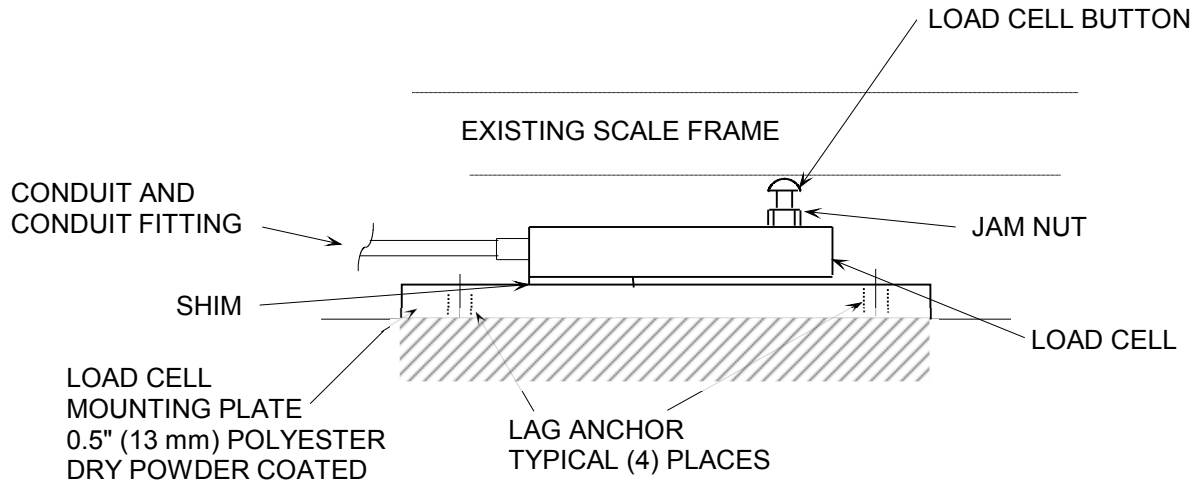

MODEL 3050™ TON CYLINDER CONVERSION KIT

SIDE VIEW

TOP VIEW