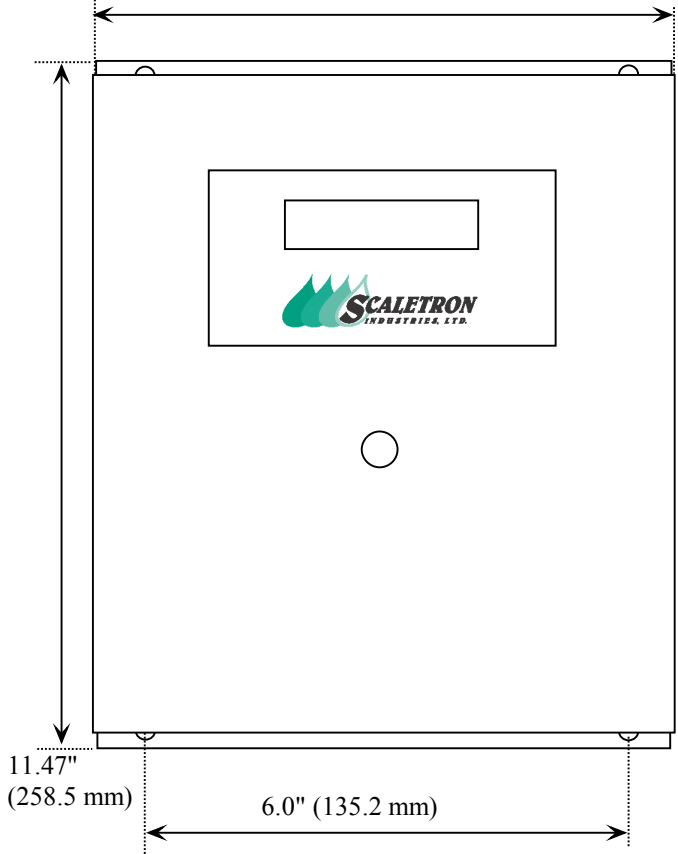

MODEL 4-1/2 DIGIT CONTROLLER

9.31" (209.8 mm)

11.31" (254.9 mm)