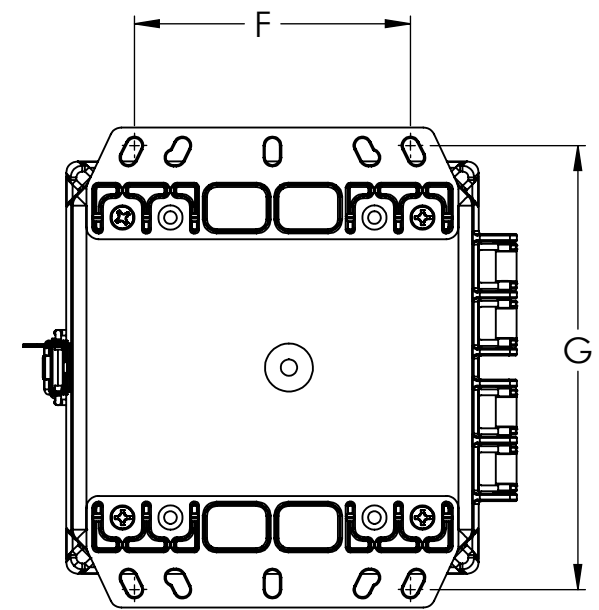

MODEL	A	B	C	D	E	F	G
5000EK-1 (CHANNEL)	.79"/20mm	8.59"/218mm	9.99"/254mm	5.63"/143mm	.88"/22mm	5.75"/146mm	9.25"/235mm
5000EK-2 (CHANNEL)	.79"/20mm	8.59"/218mm	9.99"/254mm	5.63"/143mm	.88"/22mm	5.75"/146mm	9.25"/235mm

FRONT

SIDE

BACK

NOTES:
 NEMA 4X UL APPROVED ENCLOSURE
 6'/1.8M POWER CORD

OPTIONS:
 PN: 5000-SP PAIR OF SET POINTS
 PN: 5000-VO VOLTAGE OUT
 PN: R-IO REMOTE MOUNT
 PN: 4-CS EXTRA WIRE FOR REMOTE MOUNT OPTION