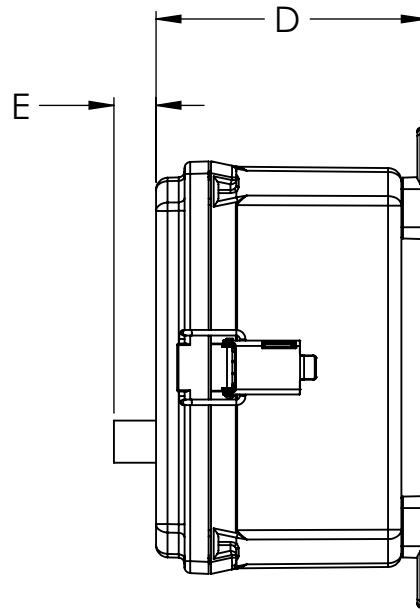

MODEL	A	B	C	D	E	F	G
5000EK-1 (CHANNEL)	.79"/20mm	8.59"/218mm	9.99"/254mm	5.63"/143mm	.88"/22mm	5.75"/146mm	9.25"/235mm
5000EK-2 (CHANNEL)	.79"/20mm	8.59"/218mm	9.99"/254mm	5.63"/143mm	.88"/22mm	5.75"/146mm	9.25"/235mm

FRONT

SIDE

BACK

NOTES:
 NEMA 4X UL APPROVED ENCLOSURE
 6'/1.8M POWER CORD

OPTIONS:
 PN: 5000-SP PAIR OF SET POINTS
 PN: 5000-VO VOLTAGE OUT
 PN: R-IO REMOTE MOUNT
 PN: 4-CS EXTRA WIRE FOR REMOTE MOUNT OPTION