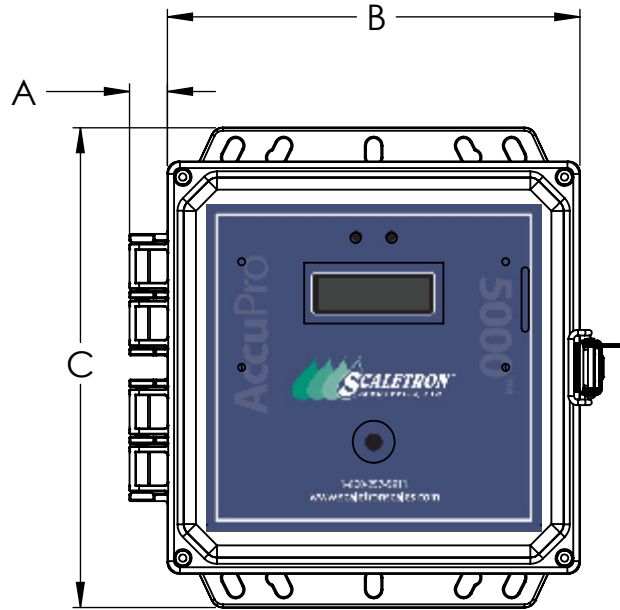

MODEL	A	B	C	D	E	F	G
5000EK-1 (CHANNEL)	.79"/20mm	8.59"/218mm	9.99"/254mm	5.63"/143mm	.88"/22mm	5.75"/146mm	9.25"/235mm
5000EK-2 (CHANNEL)	.79"/20mm	8.59"/218mm	9.99"/254mm	5.63"/143mm	.88"/22mm	5.75"/146mm	9.25"/235mm

FRONT

SIDE

BACK

NOTES:
 NEMA 4X UL APPROVED ENCLOSURE
 6'/1.8M POWER CORD

OPTIONS:
 PN: 5000-SP PAIR OF SET POINTS
 PN: 5000-VO VOLTAGE OUT
 PN: R-IO REMOTE MOUNT
 PN: 4-CS EXTRA WIRE FOR REMOTE MOUNT OPTION