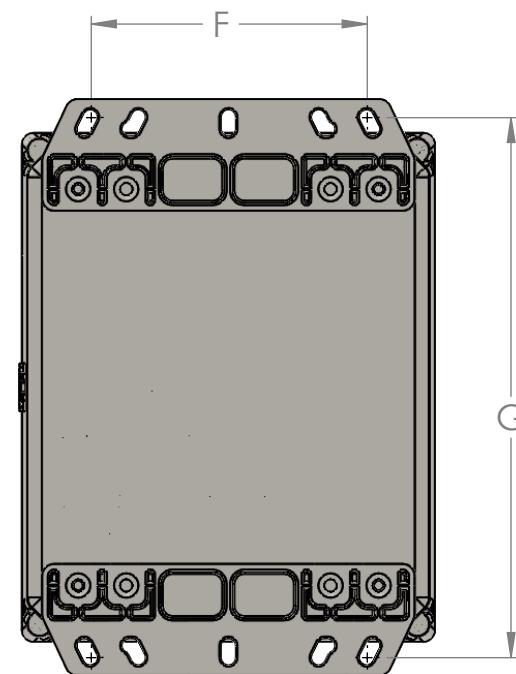

MODEL	A	B	C	D	F	G
7000	12.0"/305mm	8.59"/218mm	10.59"/269mm	7.39"/188mm	5.75"/146mm	11.25"/286mm

53 Apple Tree Lane
P.O. Box 365
Plumsteadville, PA 18949
Toll Free: (800) 257-5911
Phone: (215) 766-2670
Fax: (215) 766-2672
E-Mail: info@scaletronscales.com
Website: www.scaletronscales.com