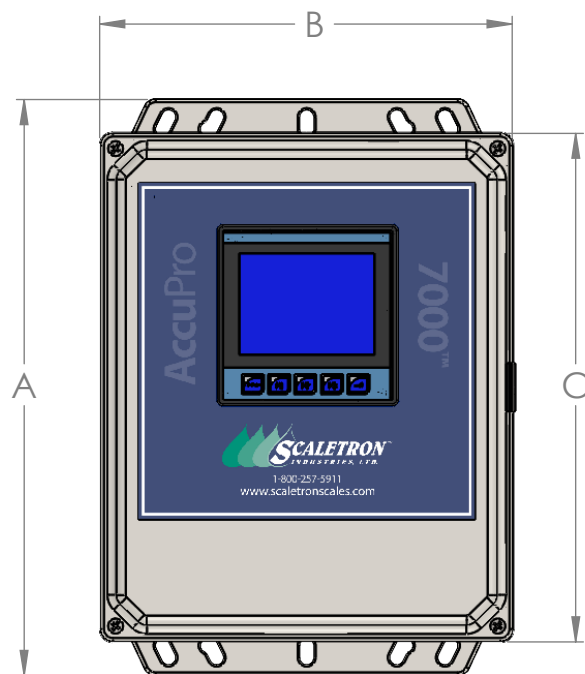

MODEL	A	B	C	D	F	G
7000	12.0"/305mm	8.59"/218mm	10.59"/269mm	7.39"/188mm	5.75"/146mm	11.25"/286mm

53 Apple Tree Lane
P.O. Box 365
Plumsteadville, PA 18949
Toll Free: (800) 257-5911
Phone: (215) 766-2670
Fax: (215) 766-2672
E-Mail: info@scaletronscales.com
Website: www.scaletronscales.com