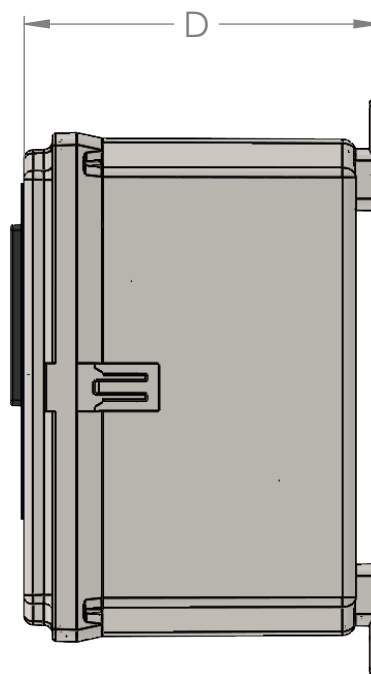

MODEL	A	B	C	D	F	G
7000	12.0"/305mm	8.59"/218mm	10.59"/269mm	7.39"/188mm	5.75"/146mm	11.25"/286mm

53 Apple Tree Lane
P.O. Box 365
Plumsteadville, PA 18949
Toll Free: (800) 257-5911
Phone: (215) 766-2670
Fax: (215) 766-2672
E-Mail: info@scaletronscales.com
Website: www.scaletronscales.com